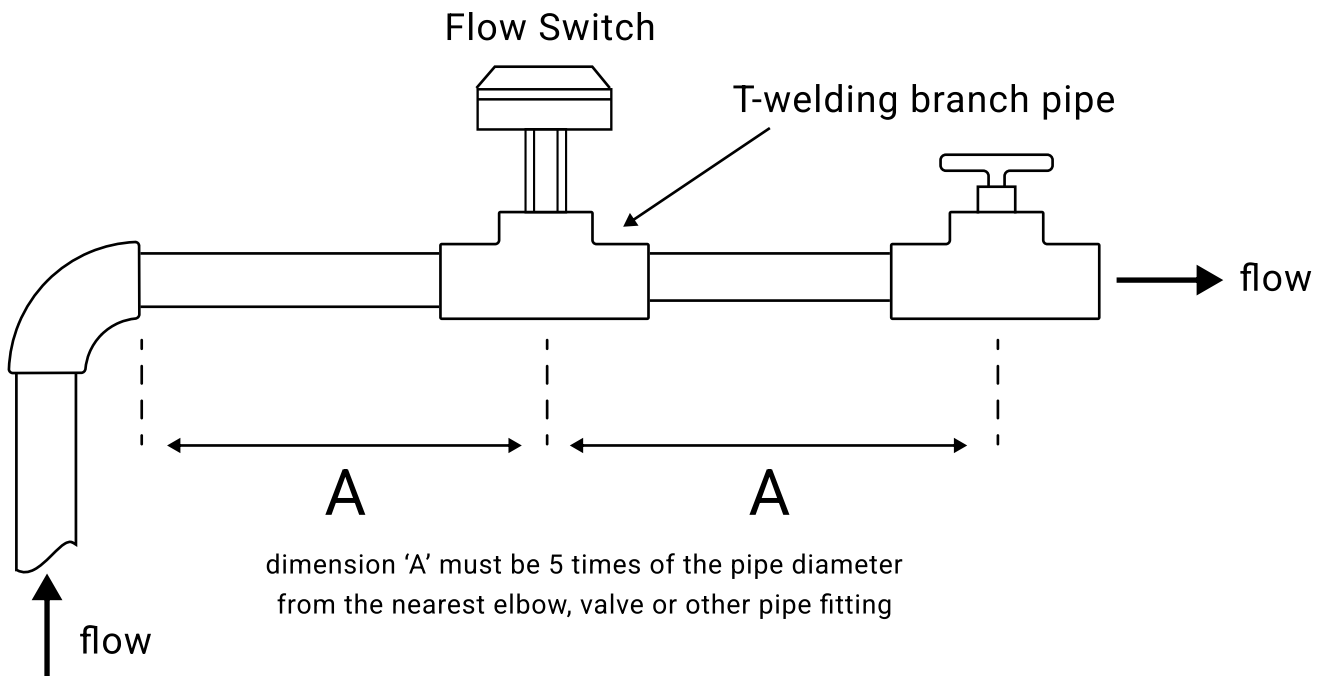

WFS02

LIQUID FLOW SWITCH

The WFS02 liquid flow switch is designed to manage changes in liquid flow in pipes, such as water, ethylene glycol, or other non-hazardous liquids. When the liquid flow exceeds or falls below the setting value, the single-pole double-throw contacts (SPDT) can get through one circuit and break the other circuit. The WFS02 liquid flow switch is commonly used for "no flow" protection. WFS02 flow switch can be used for up-to 150mm diameter pipe. Flow setting is adjustable by the user.

SPECIFICATIONS

- 5 stainless steel paddles to suit pipe diameter up-to 150mm
- Adjustable flow setting
- Flow Temperature: 0-100°C
- Electric Load: AC250V 10A
- The Endurance of Bellows: 5,00,000 cycles
- Max Working Pressure: 10Bar
- Process Connection: 1" NPT M
- Environment Temperature: 0-60°C
- Ingress Protection: IP53

Pipe Diameter (mm)		25	32	40	50	65	80	100	125	150	200	100*	125*	150*	200*
Min. Adjust ment (m ³ /h)	Flow increase (red blue closed)	0.95	1.32	1.70	3.11	4.09	6.24	14.8	28.4	43.2	85.2	8.4	12.9	16.8	46.6
	Flow decrease (red yellow closed)	0.57	0.84	1.14	2.16	2.84	4.32	11.4	22.9	35.9	72.7	6.13	9.31	12.26	38.6
Max. Adjust ment (m ³ /h)	Flow increase (red blue closed)	2.0	3.02	4.36	6.6	7.84	12.0	29.1	55.6	85.2	172.6	13.4	26.8	32.7	94.26
	Flow decrease (red yellow closed)	1.93	2.84	4.09	6.13	7.23	11.4	27.7	53.4	81.8	165.8	17.3	25.21	30.66	90.85

Above flow values are for the reference only

WIRING

INSTALLATION

- The arrow direction in the cover must be as same as the flow direction in the pipe.
- The flow switch is suggested to be installed on horizontal pipes, if it have to be on vertical pipes, then the direction in the pipe must be upward flow. It is not allowed to be installed on the vertical lines with downward flow.
- To avoid the paddle damage, flow reversal is not allowed when the flow switch is working.