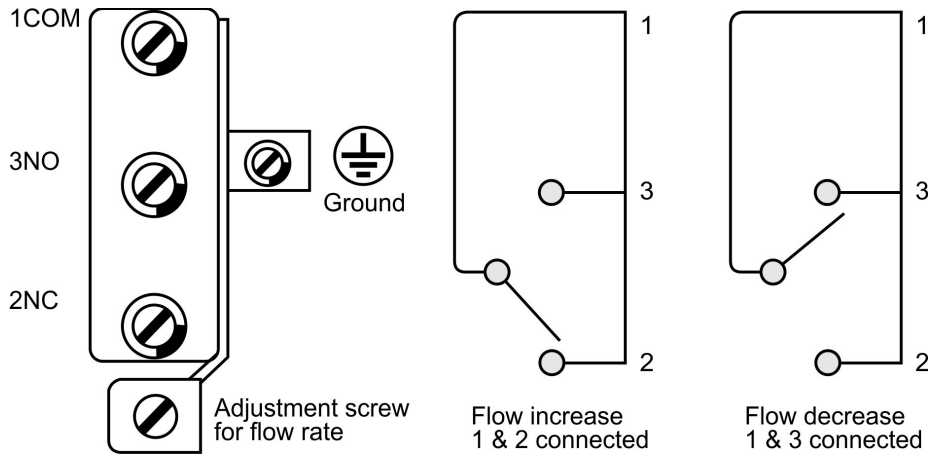

WFS02

LIQUID FLOW SWITCH

The WFS02 liquid flow switch is designed to manage changes in liquid flow in pipes, such as water, ethylene glycol, or other non-hazardous liquids. When the liquid flow exceeds or falls below the setting value, the single-pole double-throw contacts (SPDT) can get through one circuit and break the other circuit. The WFS02 liquid flow switch is commonly used for "no flow" protection. WFS02 flow switch can be used for up-to 150mm diameter pipe. Flow setting is adjustable by the user.

SPECIFICATIONS

- 5 stainless steel paddles to suit pipe diameter up-to 150mm
- Adjustable flow setting
- Flow Temperature: 0-100°C
- Electric Load: AC250V 10A
- The Endurance of Bellows: 5,00,000 cycles
- Max Working Pressure: 10Bar
- Process Connection: 1" NPT M
- Environment Temperature: 0-60°C
- Ingress Protection: IP53

Pipe Diameter (mm)		25	32	40	50	65	80	100	125	150	200	100*	125*	150*	200*
Min. Adjust ment (m ³ /h)	Flow increase (red blue closed)	0.95	1.32	1.70	3.11	4.09	6.24	14.8	28.4	43.2	85.2	8.4	12.9	16.8	46.6
	Flow decrease (red yellow closed)	0.57	0.84	1.14	2.16	2.84	4.32	11.4	22.9	35.9	72.7	6.13	9.31	12.26	38.6
Max. Adjust ment (m ³ /h)	Flow increase (red blue closed)	2.0	3.02	4.36	6.6	7.84	12.0	29.1	55.6	85.2	172.6	13.4	26.8	32.7	94.26
	Flow decrease (red yellow closed)	1.93	2.84	4.09	6.13	7.23	11.4	27.7	53.4	81.8	165.8	17.3	25.21	30.66	90.85

Above flow values are for the reference only

WIRING

INSTALLATION

- The arrow direction in the cover must be as same as the flow direction in the pipe.
- The flow switch is suggested to be installed on horizontal pipes, if it have to be on vertical pipes, then the direction in the pipe must be upward flow. It is not allowed to be installed on the vertical lines with downward flow.
- To avoid the paddle damage, flow reversal is not allowed when the flow switch is working.